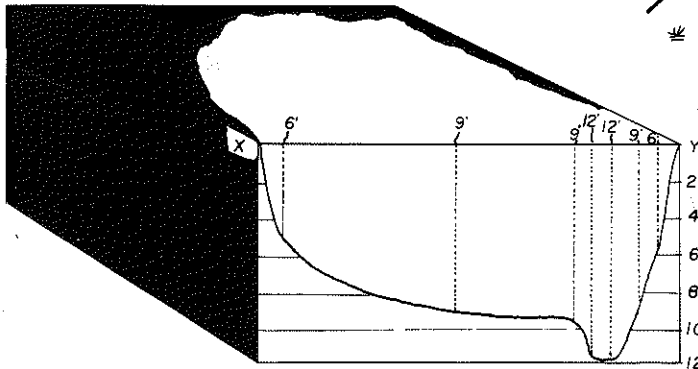

**BUDD LAKE
MORRIS COUNTY**

0 100 200

SCALE IN YARDS

MEAN DEPTH = 6 FEET

AREA = 376 ACRES

DEPTH IN FEET